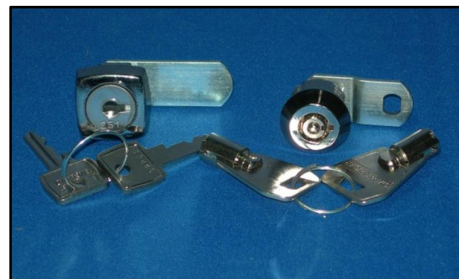

SS104 Under Counter Safe.

The SS104 Under Counter safe is the ideal replacement for your current point of sale Cash storage, Designed with a universal counter fitting, so is able to seamlessly replace some of the other safes on the market without the need for removing your existing bracket.

With a locked inner cassette, the safe can be removed from the Till counter and removed to a cash office or safe room before the cash is accessed.

The safe can also be supplied with a counter bracket for Outlets that don't currently have a under counter safe solution.

Safe dimensions Height 215mm x 190mm deep (230mm with handle) width 104mm (118mm including top plate). Optional counter bracket Height 30mm x 165mm deep x 122 wide.

Optional UK Lowe & Fletcher manufactured locks are also available giving a complete customised solution. Locks numbers can be specified for the front, back or both locks on the SS104 allowing the store to have one key to unlock all till safes from the till points and perhaps a more secure single Key once the safe is in a secure room.